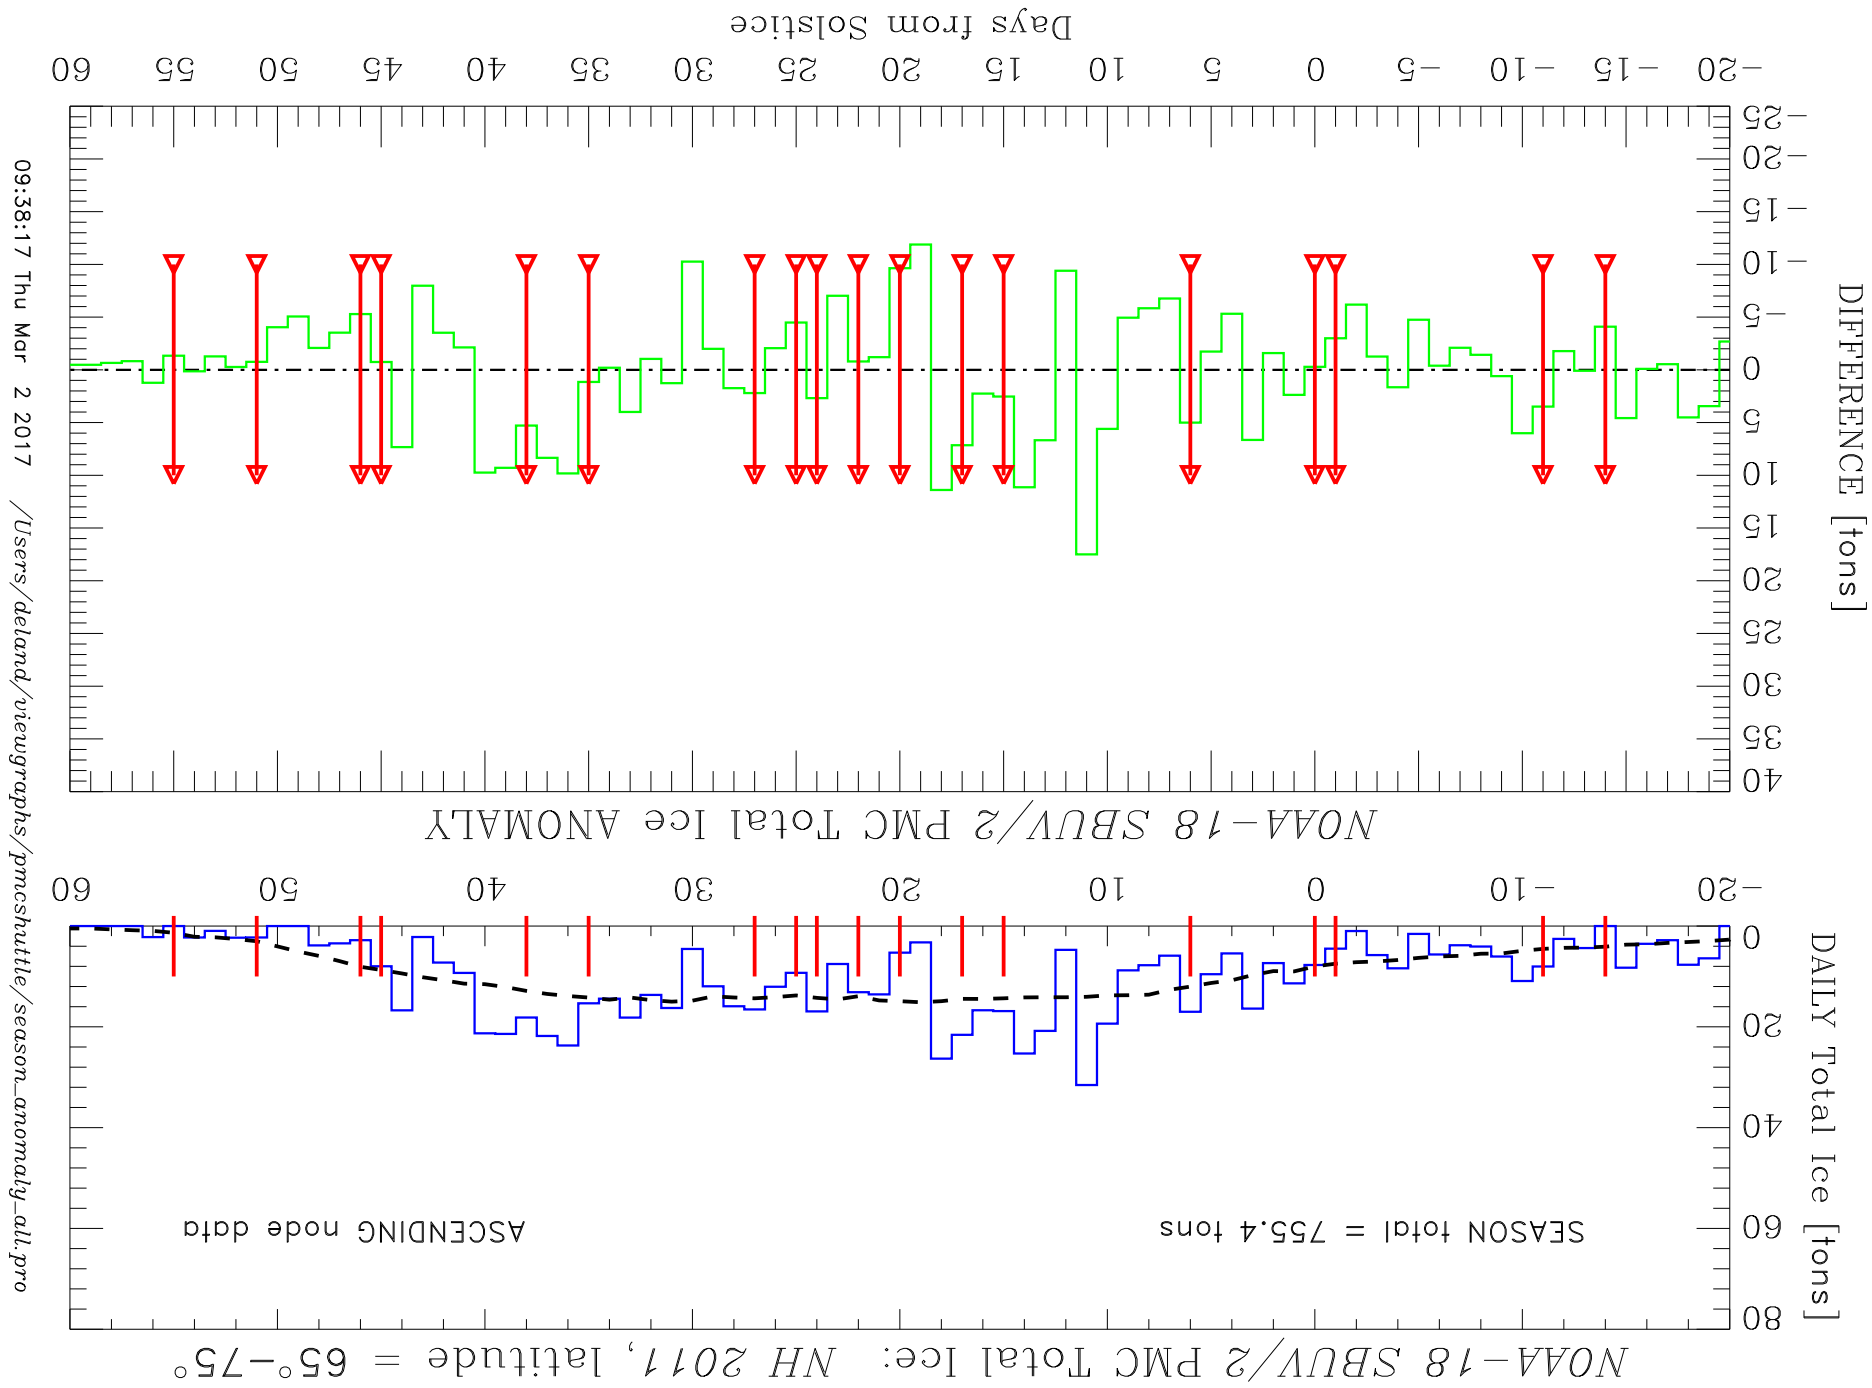

09:38:10 Thu Mar 2 2017 /Users/deland/viewgraphs/pmcshuttle/season_anomaly_all.pro

09:38:32 Thu Mar 2 2017 /Users/deland/viewgraphs/pmcsuttle/season_anomaly_all.pro