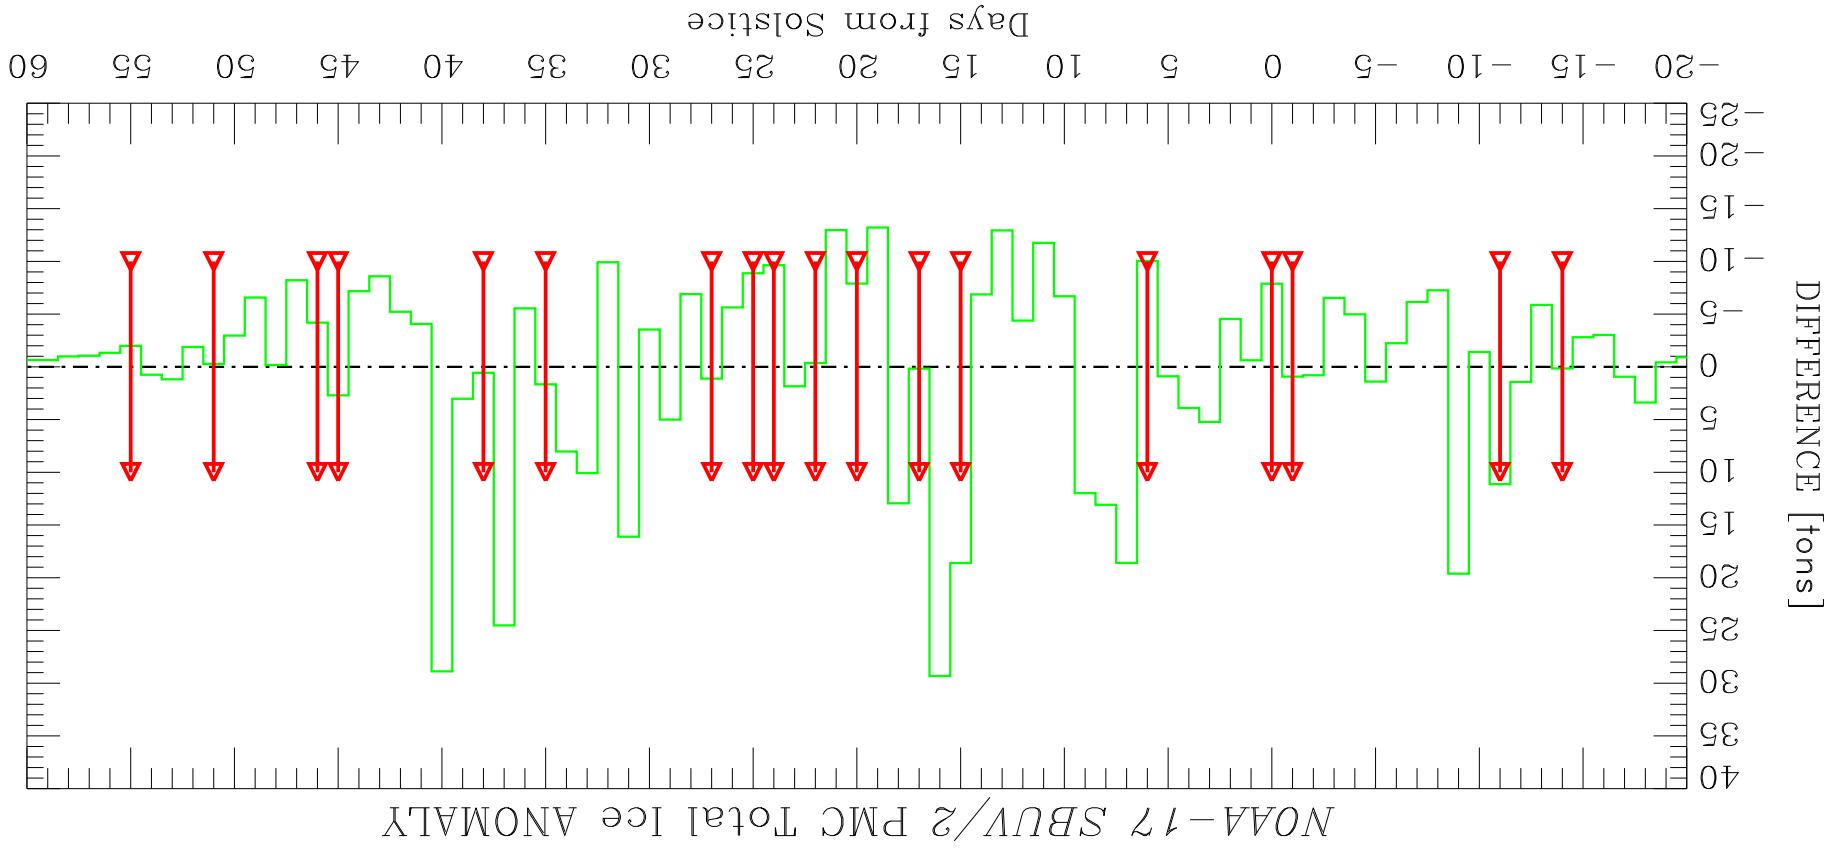

09:38:10 Thu Mar 2 2017 /Users/deland/viewgraphs/pmcshuttle/season_anomaly_all.pro

09:38:32 Thu Mar 2 2017 /Users/deland/viewgraphs/pmcsuttle/season_anomaly_all.pro