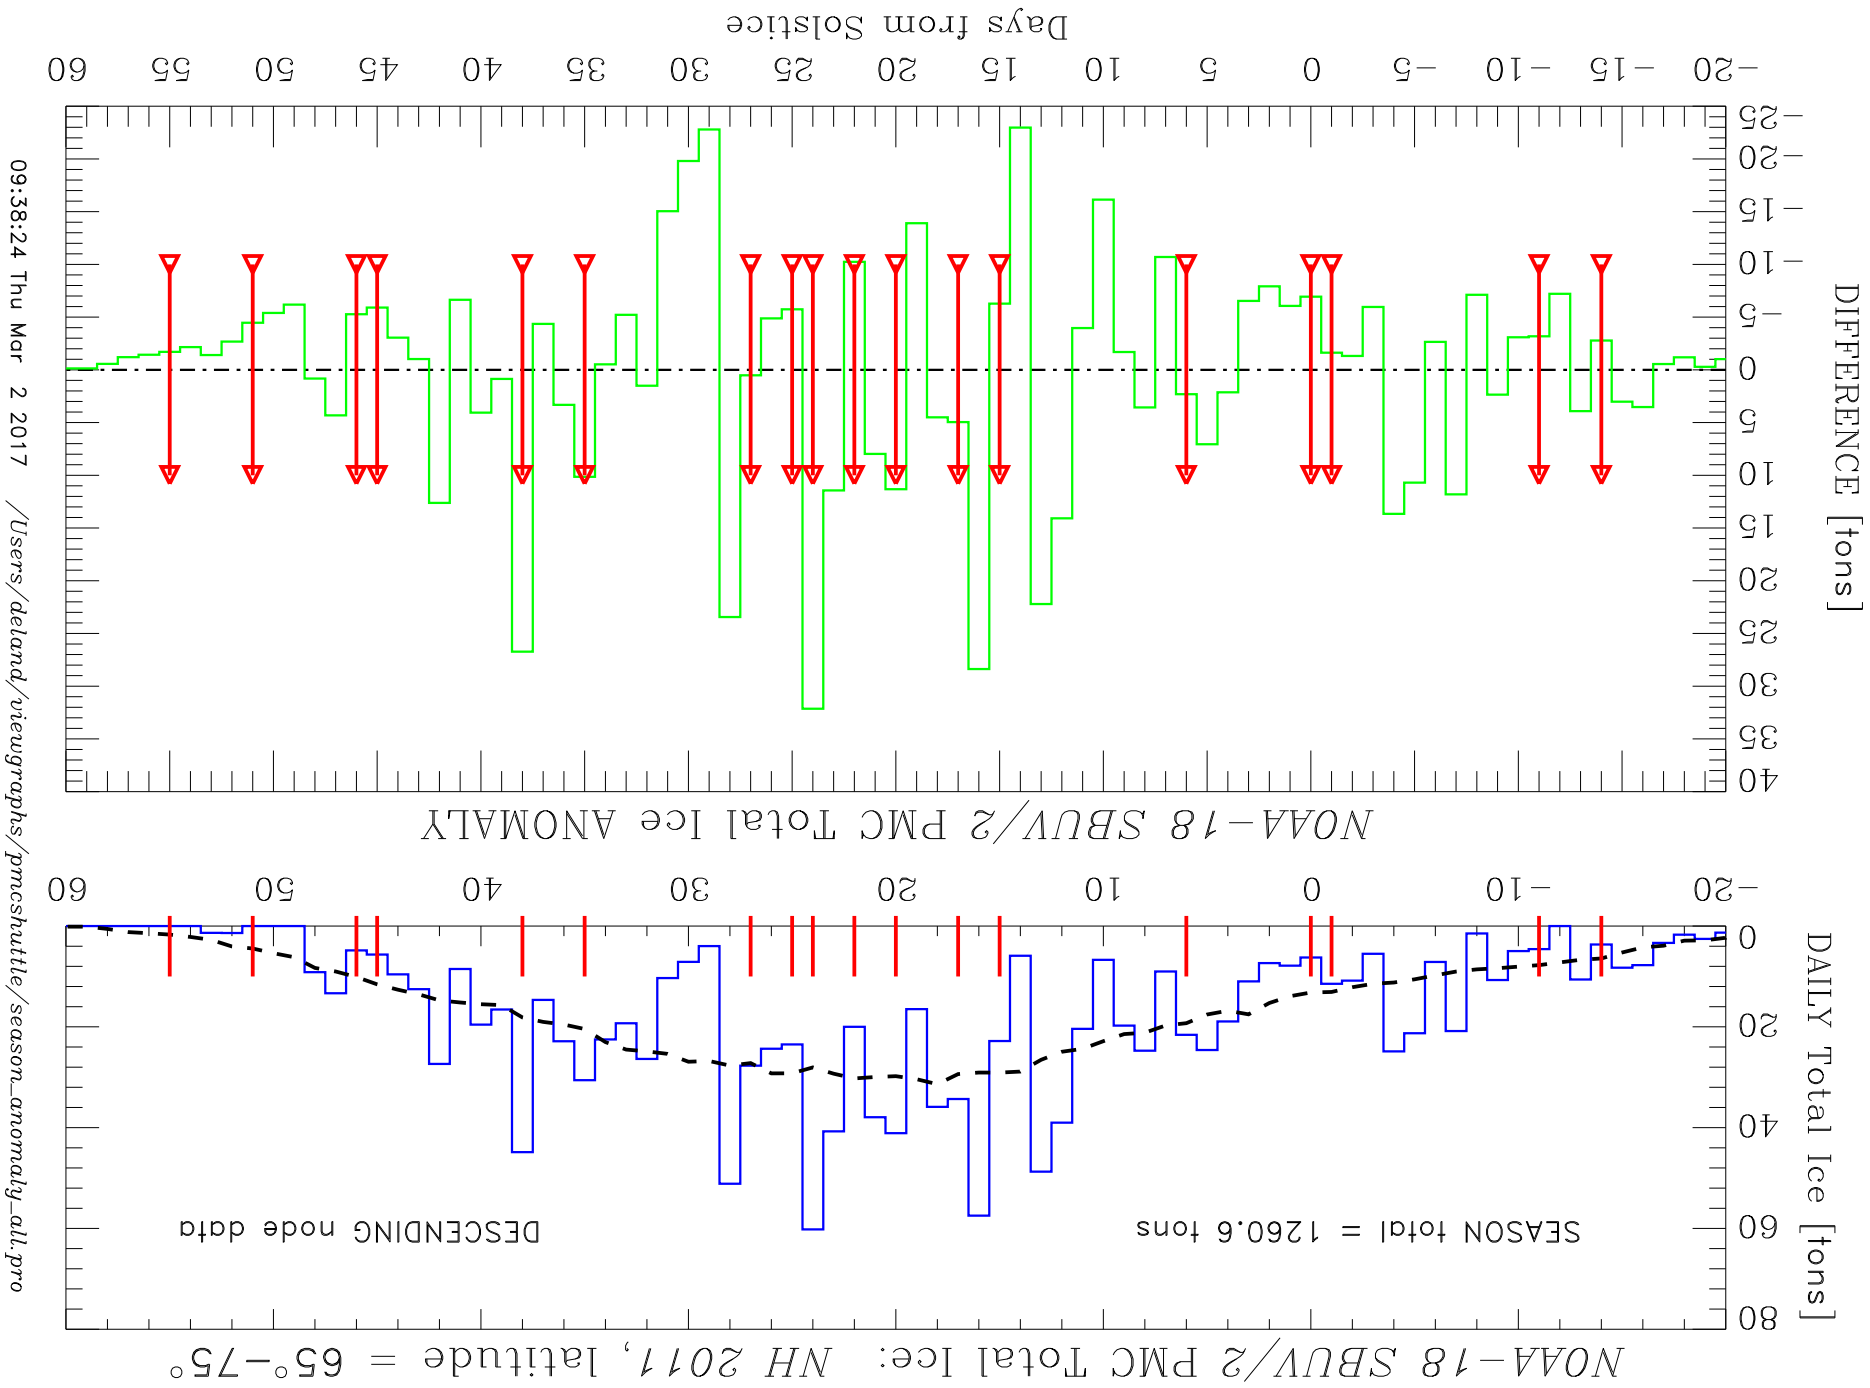

09:38:10 Thu Mar 2 2017 /Users/deland/viewgraphs/pmcshuttle/season_anomaly_all.pro

09:38:32 Thu Mar 2 2017 /Users/deland/viewgraphs/pmcsuttle/season_anomaly_all.pro