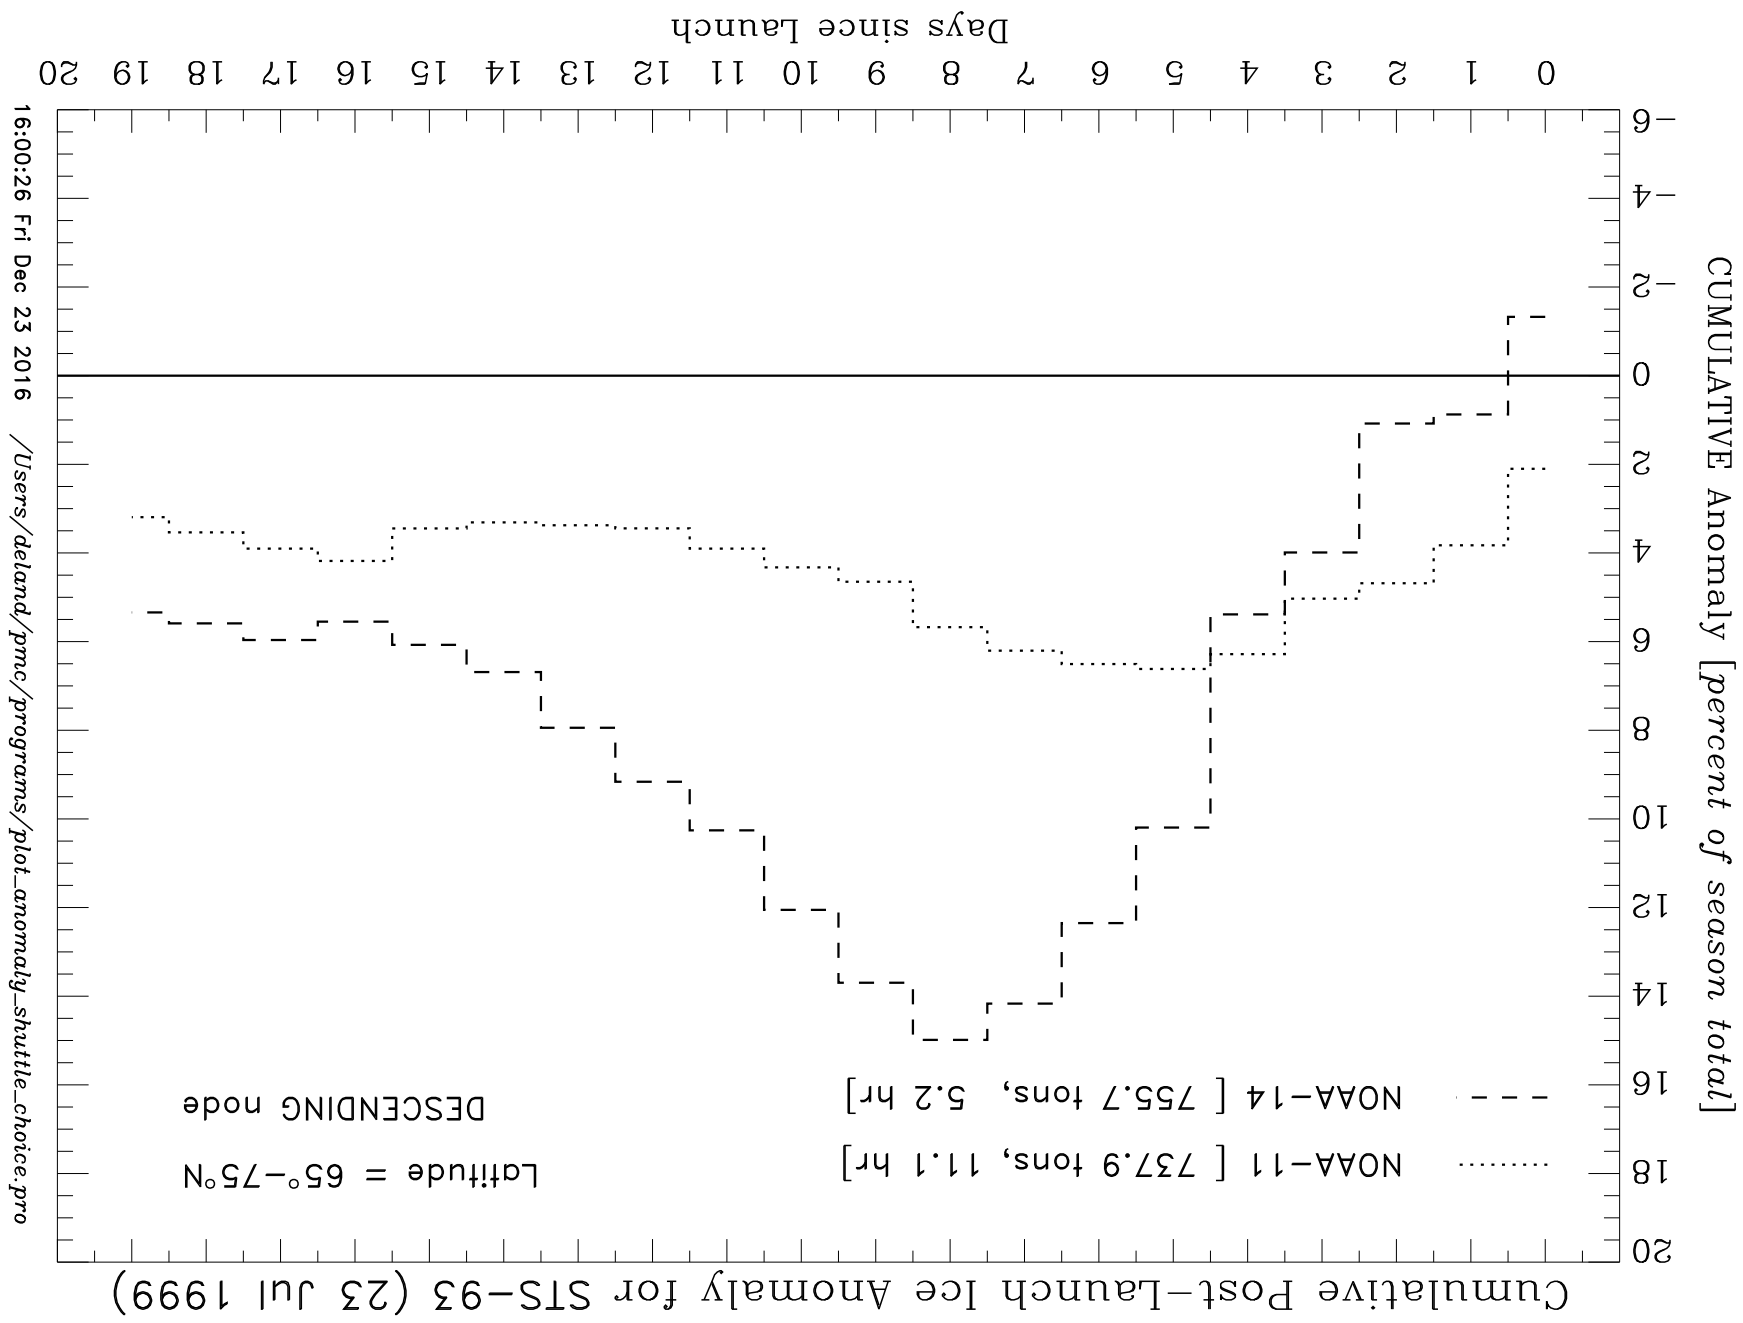

15:59:53 Fri Dec 23 2016 /Users/deland/pmc/programs/plot_anomaly_shuttle_choice.pro

16:00:21 Fri Dec 23 2016 /Users/deland/pmc/programs/plot_anomaly_shuttle_choice.pro

16:00:38 Fri Dec 23 2016 /Users/deland/pmc/programs/plot_anomaly_shuttle_choice.pro

Cumulative Post-Launch Ice Anomaly for STS-135 (8 Jul 2011)

CUMULATIVE Anomaly [percent of season total]