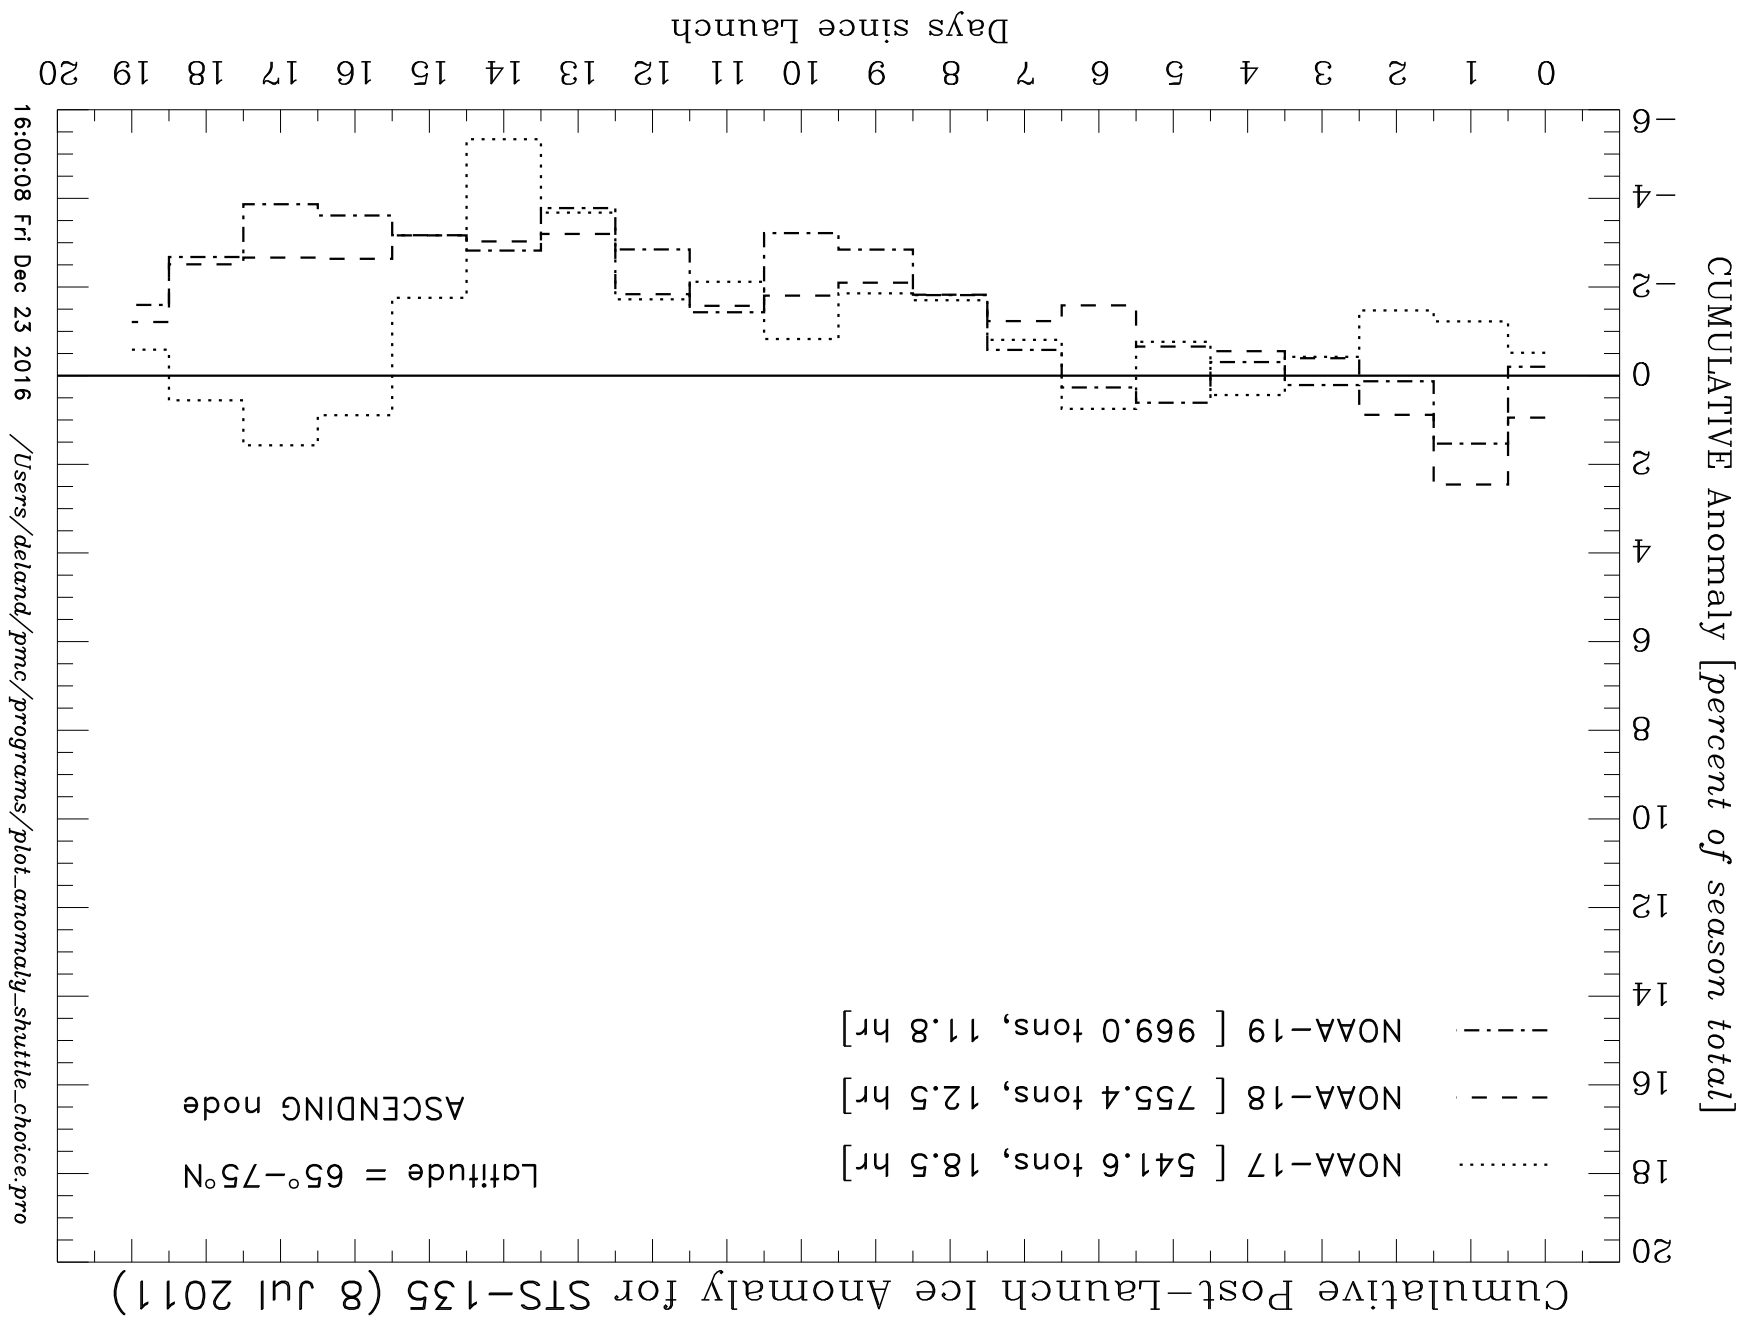

15:59:53 Fri Dec 23 2016 /Users/deland/pmc/programs/plot_anomaly_shuttle_choice.pro

16:00:21 Fri Dec 23 2016 /Users/deland/pmc/programs/plot_anomaly_shuttle_choice.pro

16:00:38 Fri Dec 23 2016 /Users/deland/pmc/programs/plot_anomaly_shuttle_choice.pro

Cumulative Post-Launch Ice Anomaly for STS-135 (8 Jul 2011)

CUMULATIVE Anomaly [percent of season total]