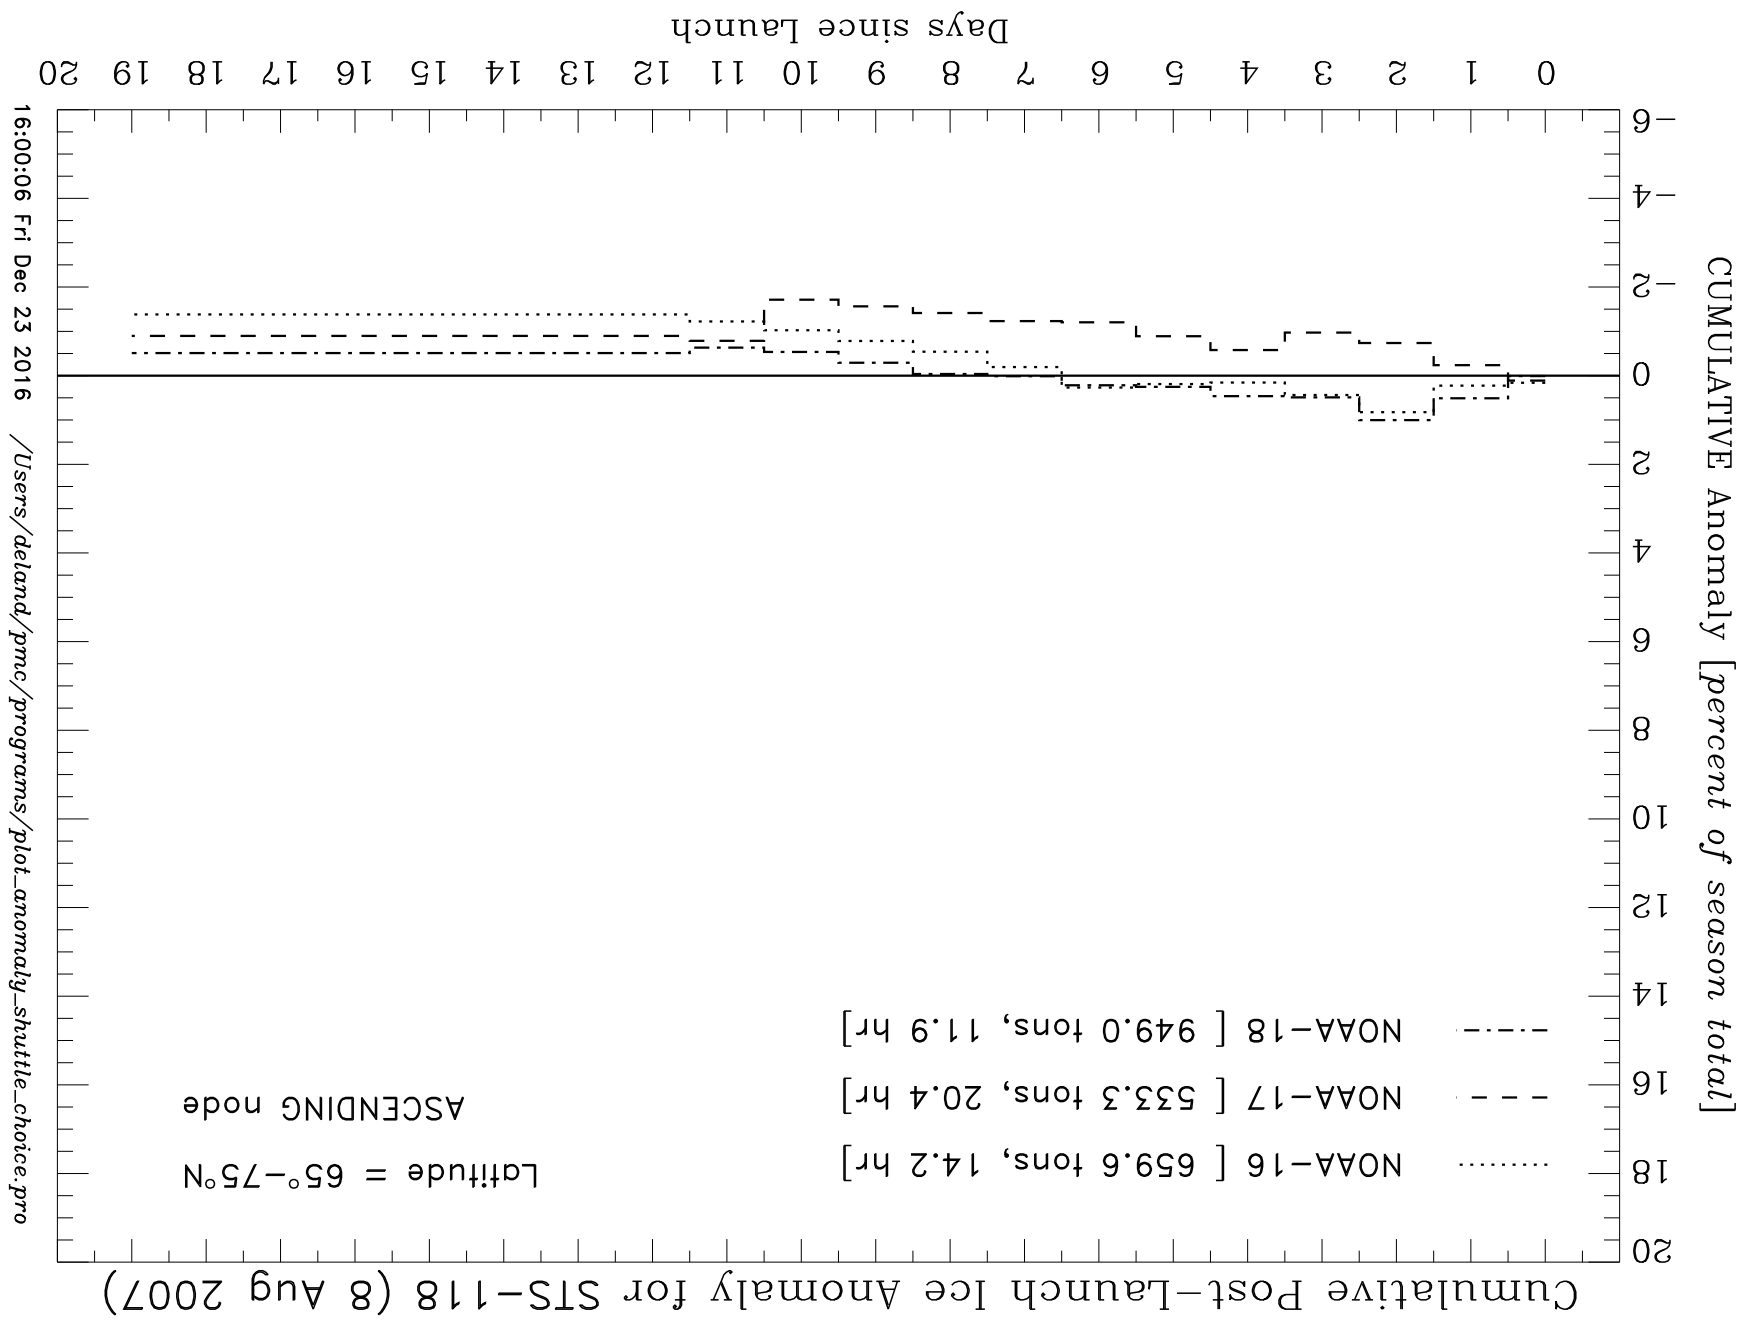

15:59:53 Fri Dec 23 2016 /Users/deland/pmc/programs/plot_anomaly_shuttle_choice.pro

16:00:21 Fri Dec 23 2016 /Users/deland/pmc/programs/plot_anomaly_shuttle_choice.pro

16:00:38 Fri Dec 23 2016 /Users/deland/pmc/programs/plot_anomaly_shuttle_choice.pro

Cumulative Post-Launch Ice Anomaly for STS-135 (8 Jul 2011)

CUMULATIVE Anomaly [percent of season total]