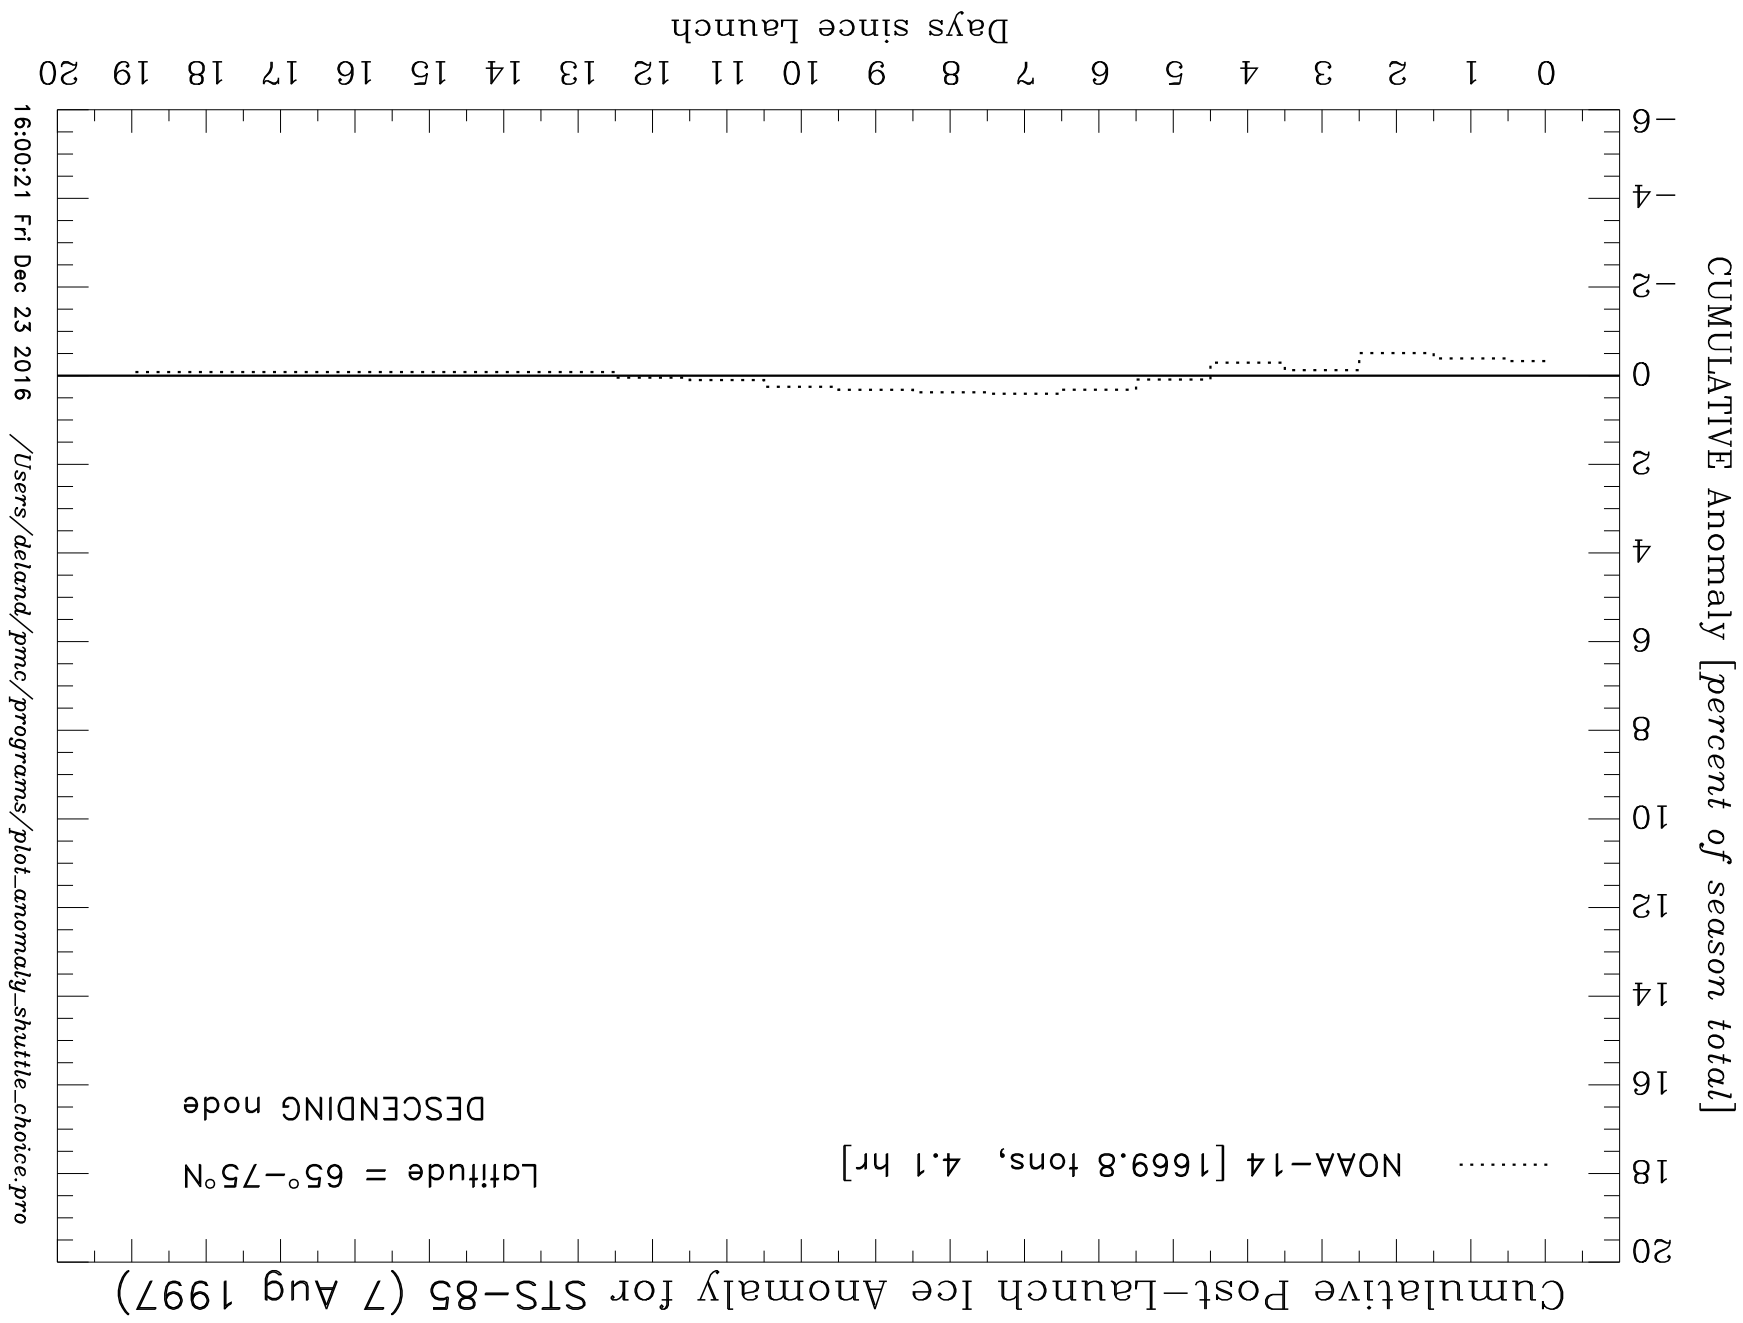

15:59:53 Fri Dec 23 2016 /Users/deland/pmc/programs/plot_anomaly_shuttle_choice.pro

16:00:21 Fri Dec 23 2016 /Users/deland/pmc/programs/plot_anomaly_shuttle_choice.pro

16:00:38 Fri Dec 23 2016 /Users/deland/pmc/programs/plot_anomaly_shuttle_choice.pro

Cumulative Post-Launch Ice Anomaly for STS-135 (8 Jul 2011)

CUMULATIVE Anomaly [percent of season total]