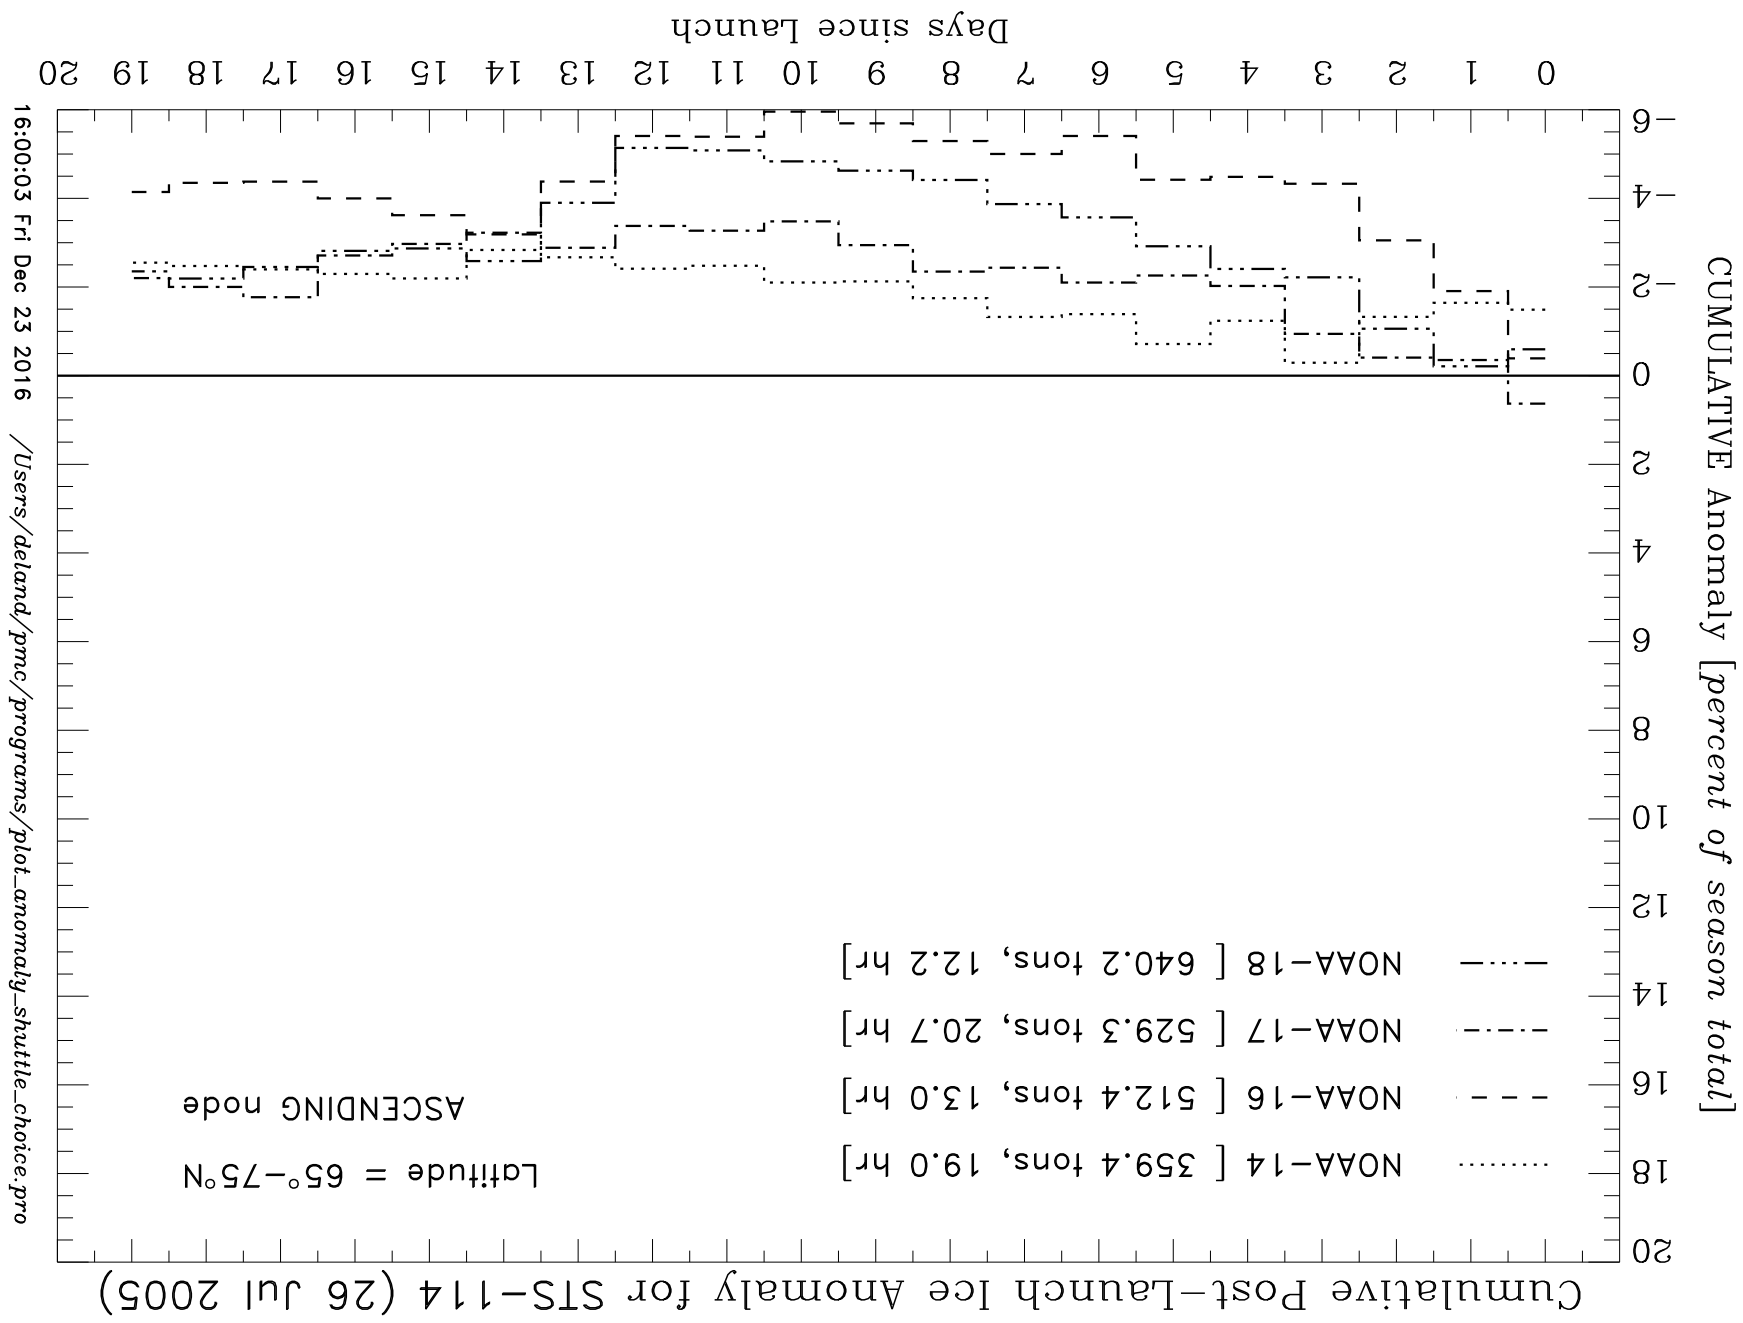

15:59:53 Fri Dec 23 2016 /Users/deland/pmc/programs/plot_anomaly_shuttle_choice.pro

16:00:21 Fri Dec 23 2016 /Users/deland/pmc/programs/plot_anomaly_shuttle_choice.pro

16:00:38 Fri Dec 23 2016 /Users/deland/pmc/programs/plot_anomaly_shuttle_choice.pro

Cumulative Post-Launch Ice Anomaly for STS-135 (8 Jul 2011)

CUMULATIVE Anomaly [percent of season total]