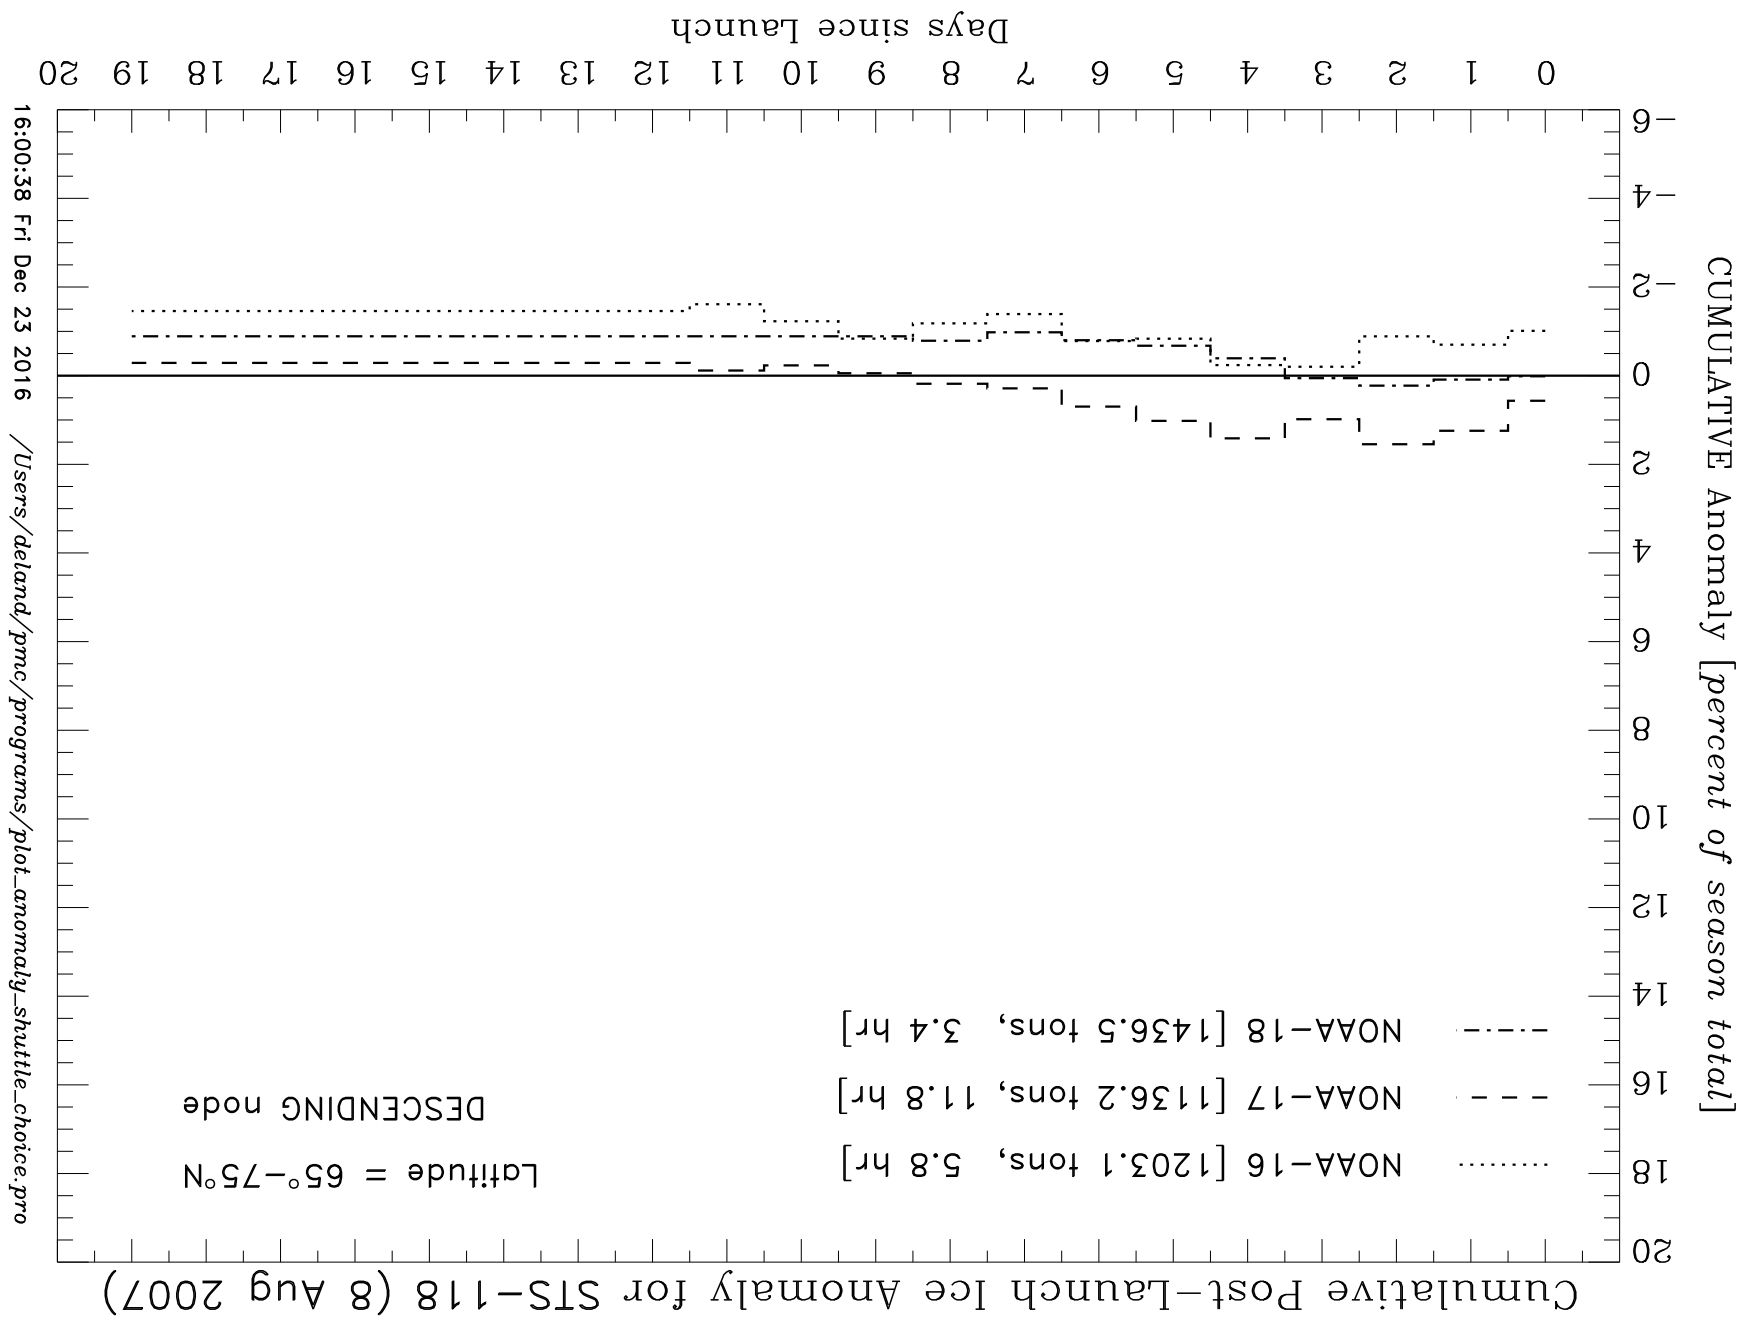

15:59:53 Fri Dec 23 2016 /Users/deland/pmc/programs/plot_anomaly_shuttle_choice.pro

16:00:21 Fri Dec 23 2016 /Users/deland/pmc/programs/plot_anomaly_shuttle_choice.pro

16:00:38 Fri Dec 23 2016 /Users/deland/pmc/programs/plot_anomaly_shuttle_choice.pro

Cumulative Post-Launch Ice Anomaly for STS-135 (8 Jul 2011)

CUMULATIVE Anomaly [percent of season total]